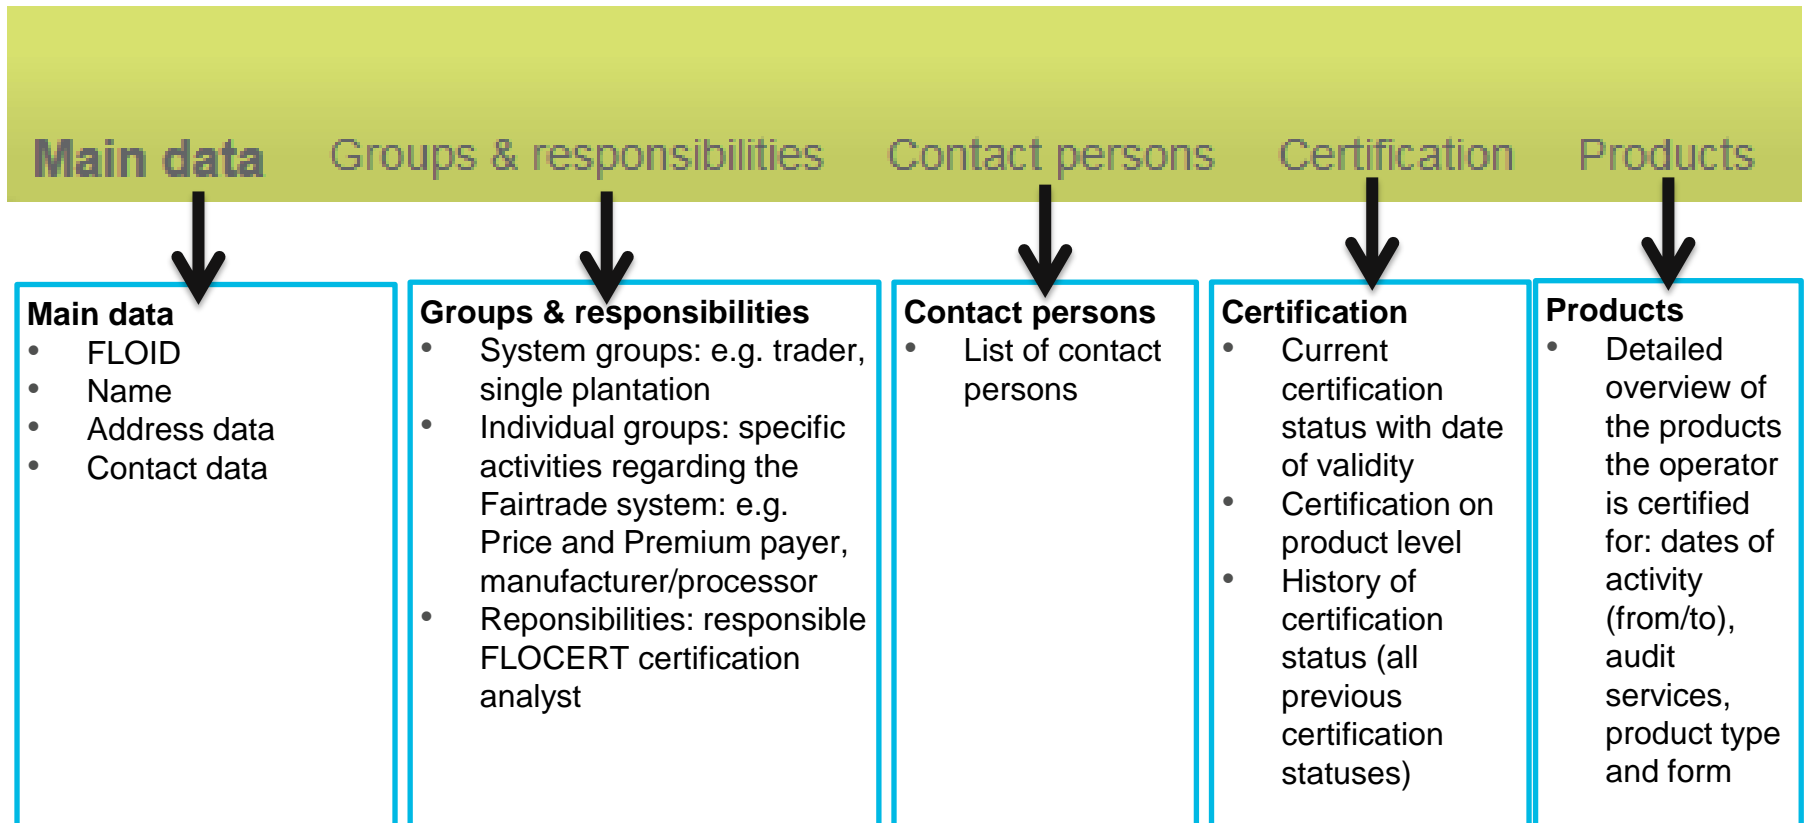

If the customer has agreed to publish their information, the following data will be displayed.